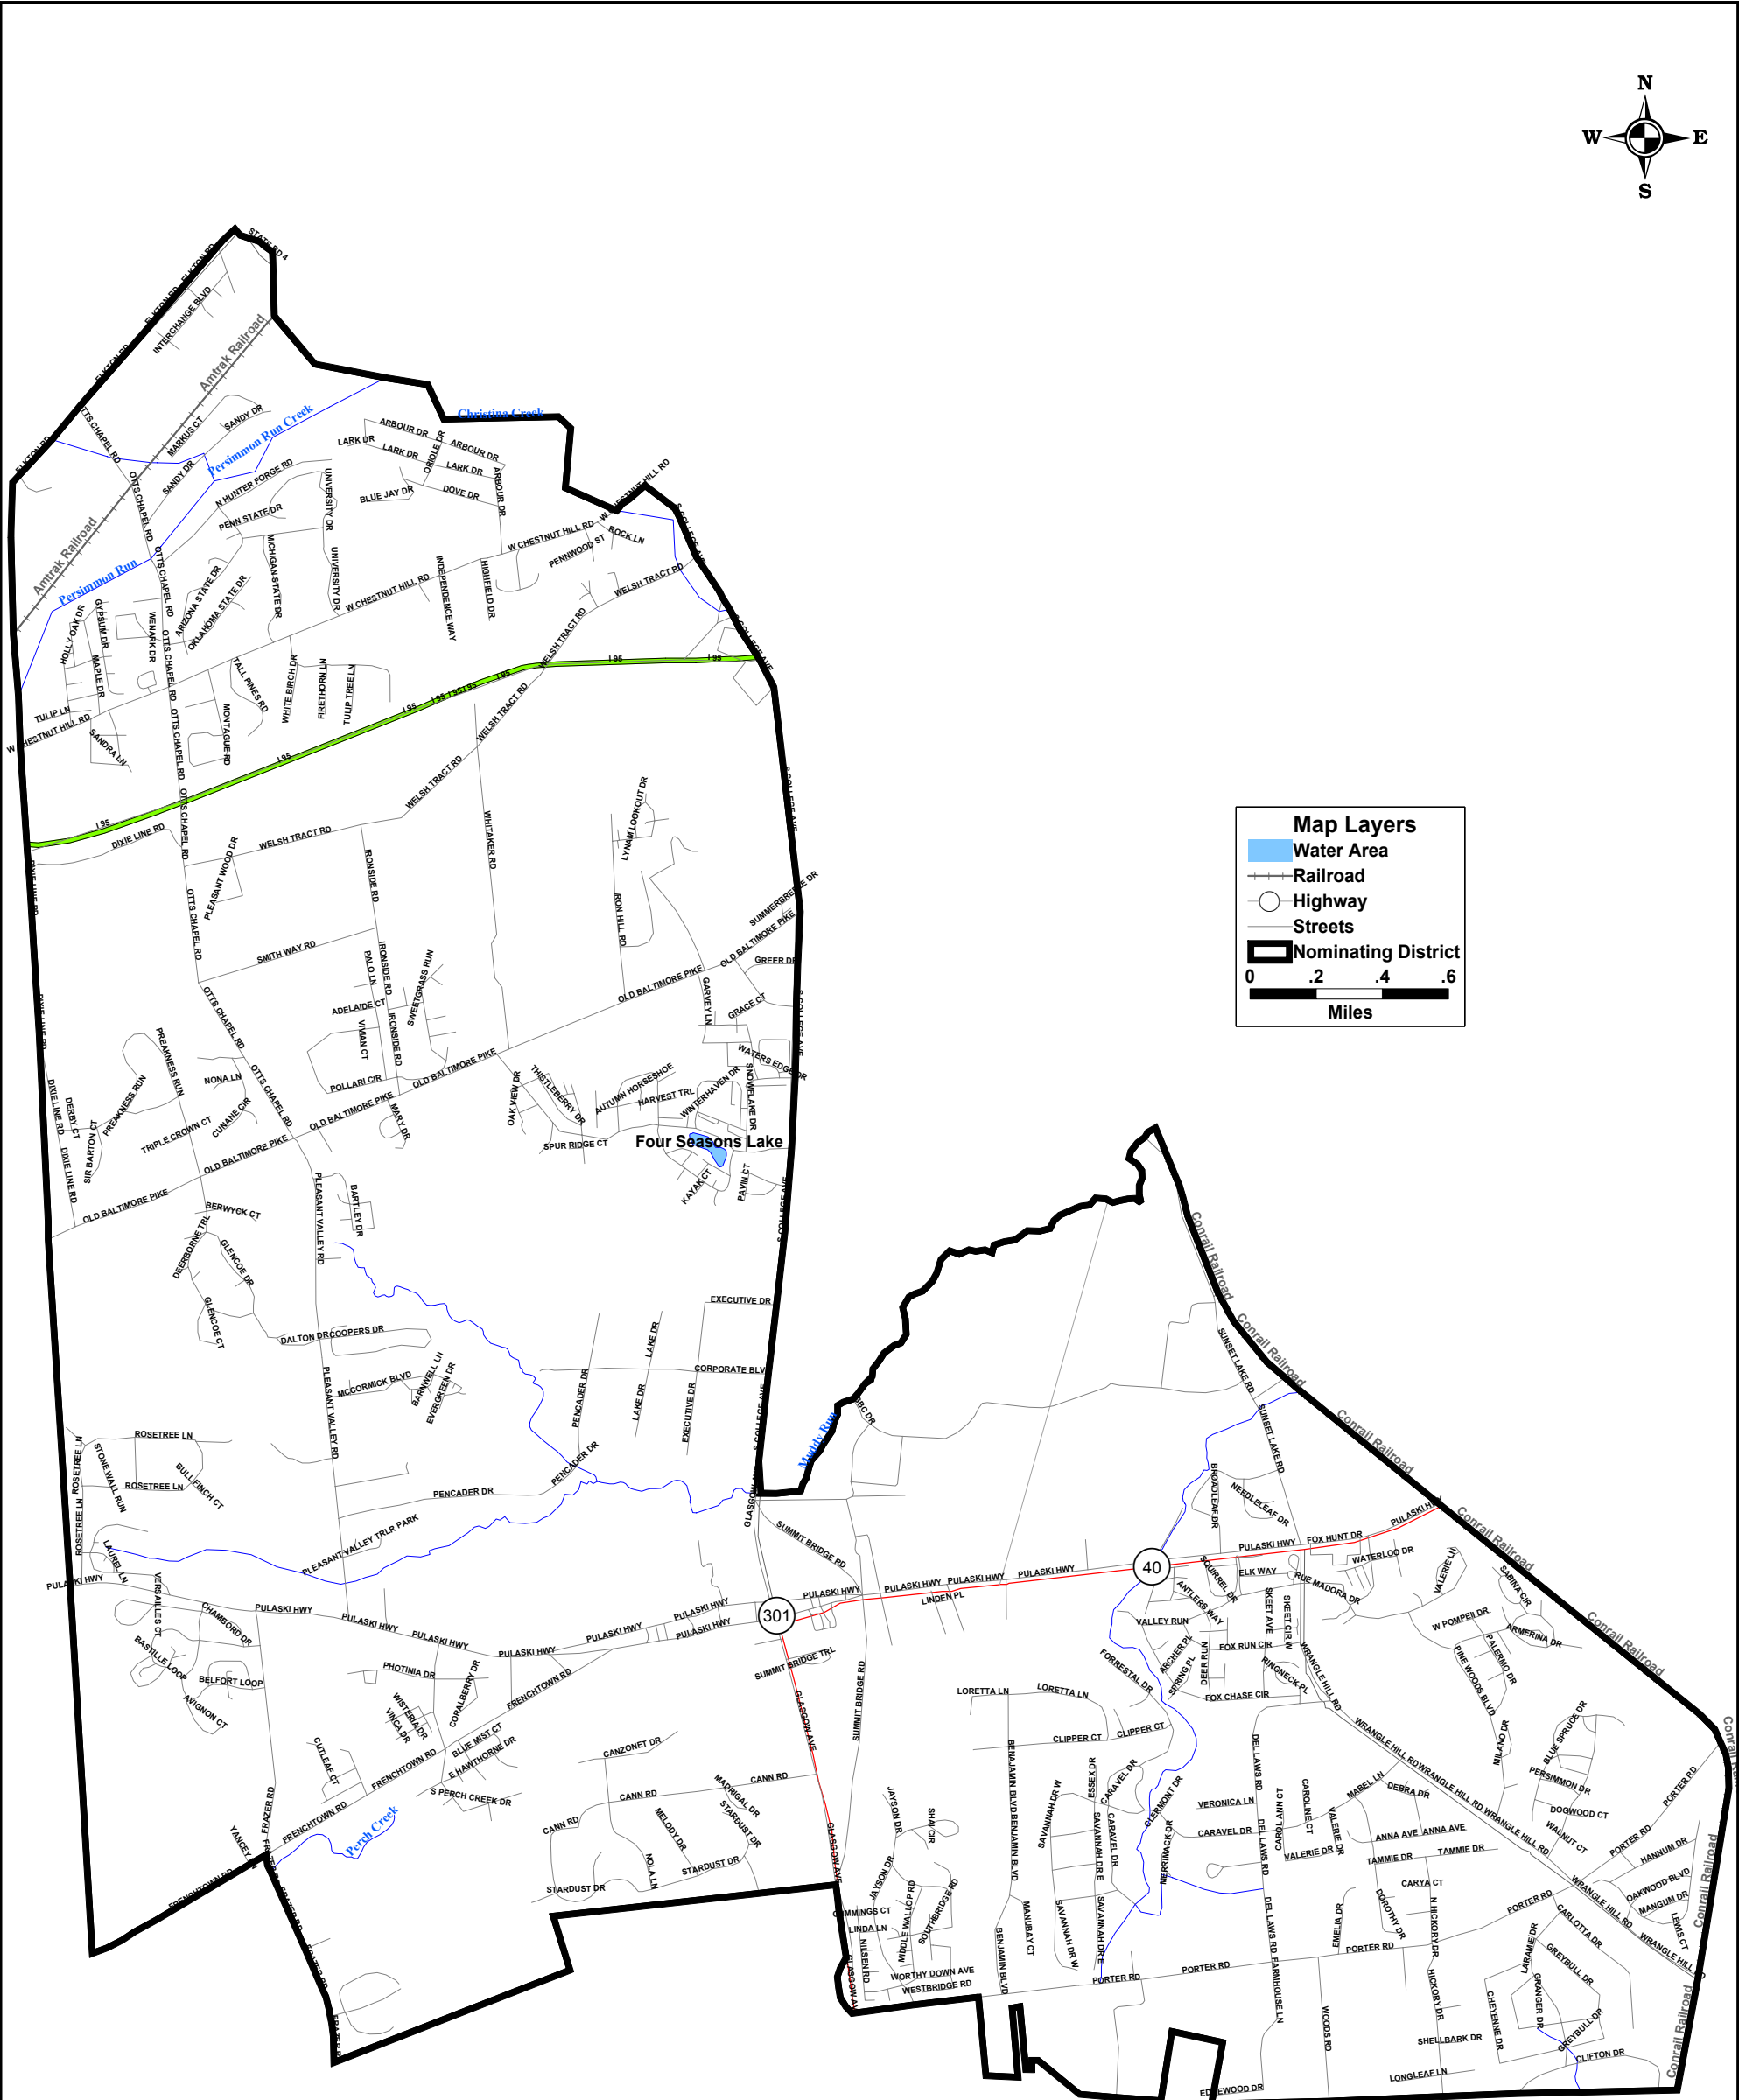

CHRISTINA SCHOOL DISTRICT NOMINATING DISTRICT E

Map Layers

- Water Area
- Railroad
- Highway
- Streets
- Nominating District

0 .2 .4 .6
Miles

Approved: Board of Elections for New Castle County-02/28/02.
Approved: State Board of Education-03/07/2002