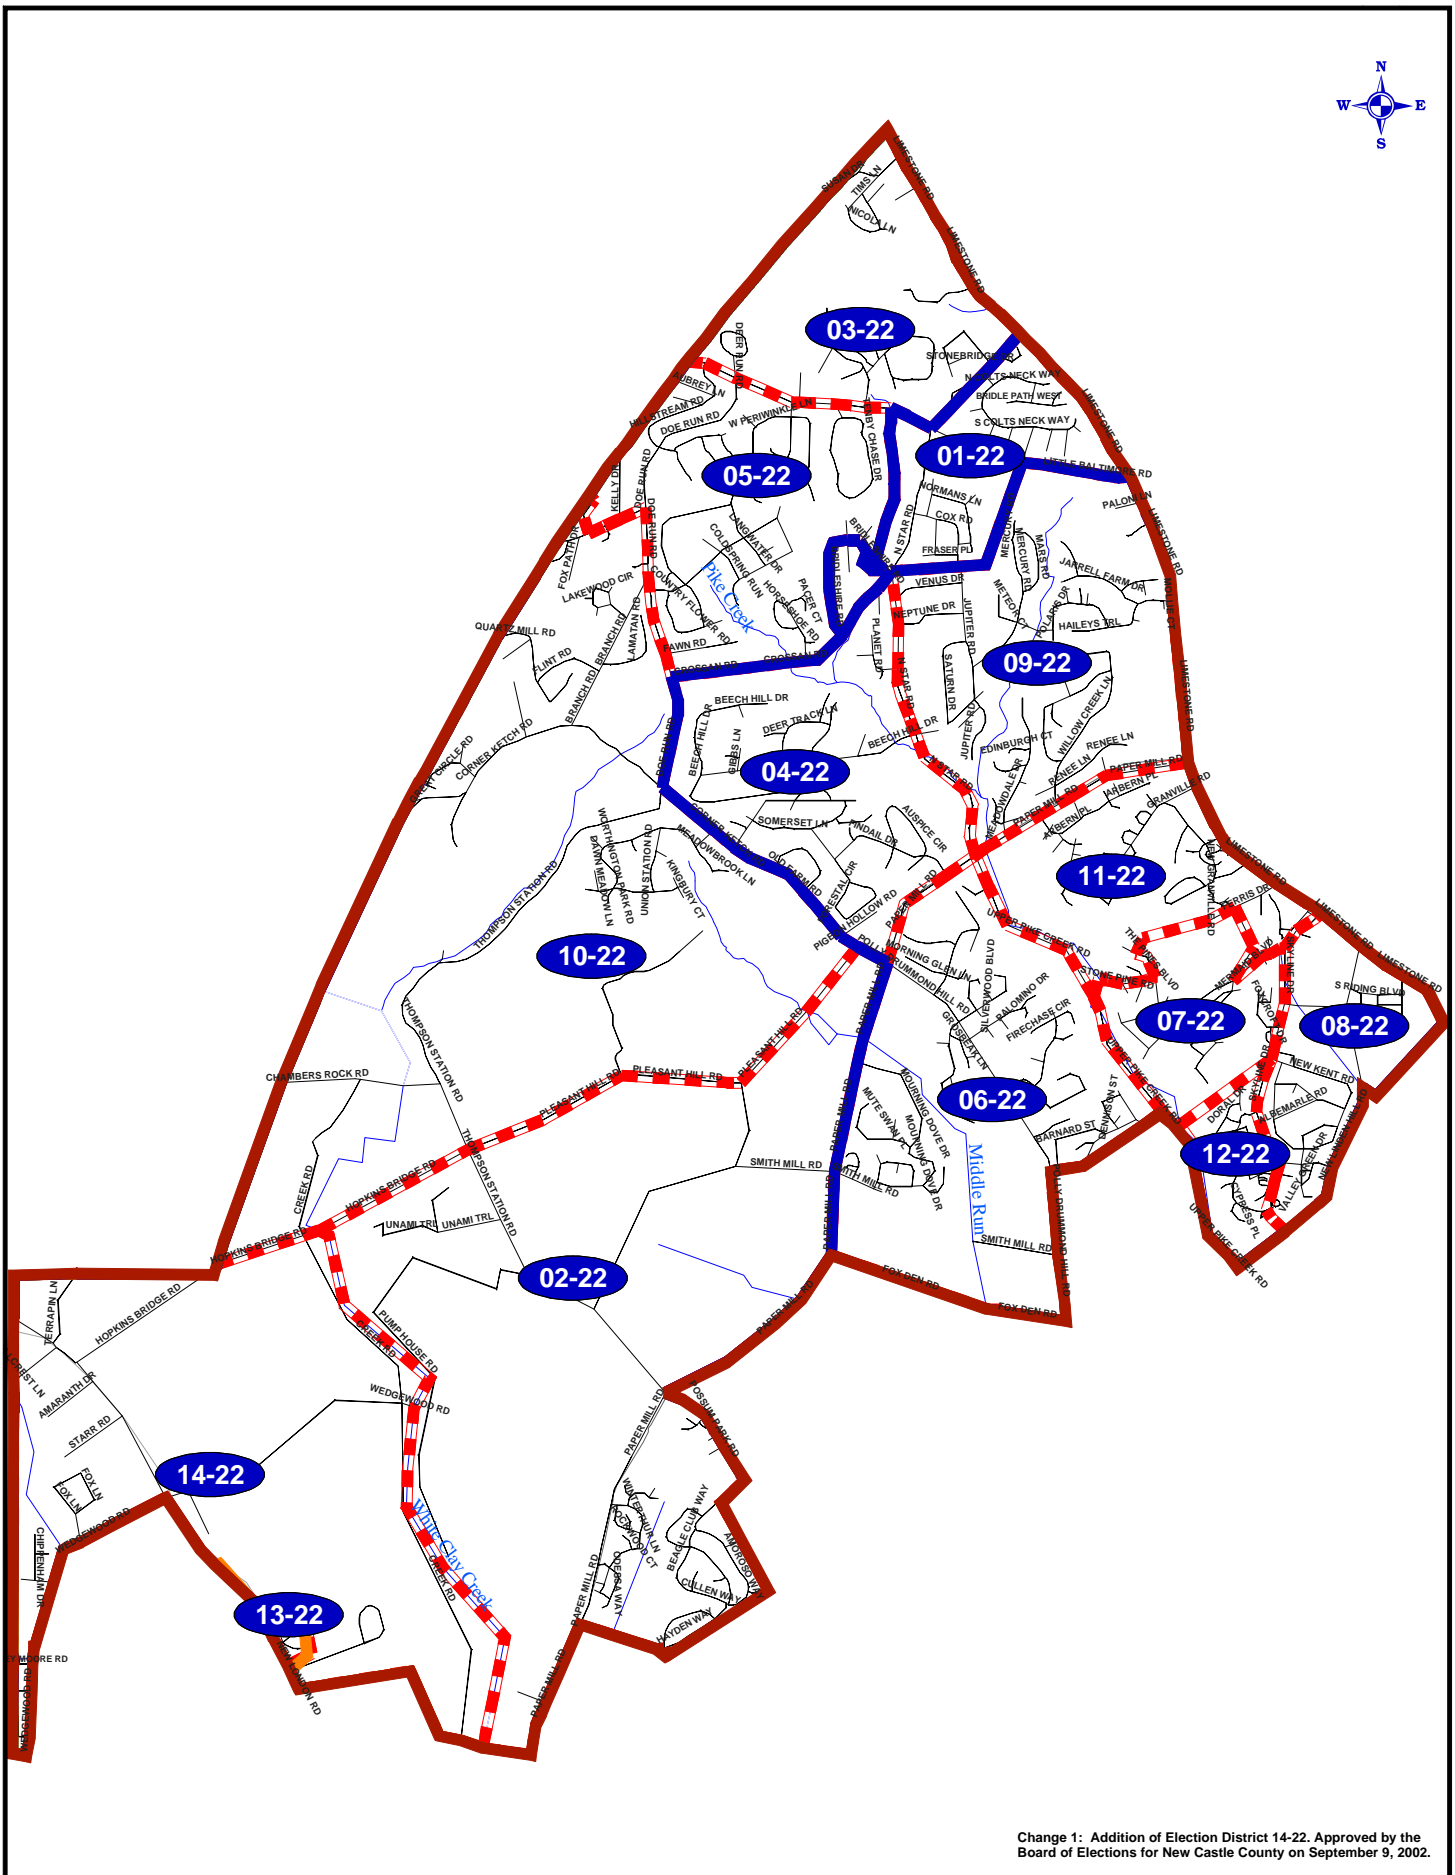

NEW CASTLE COUNTY, DELAWARE
HOUSE DISTRICT 22

Change 1: Addition of Election District 14-22. Approved by the Board of Elections for New Castle County on September 9, 2002.