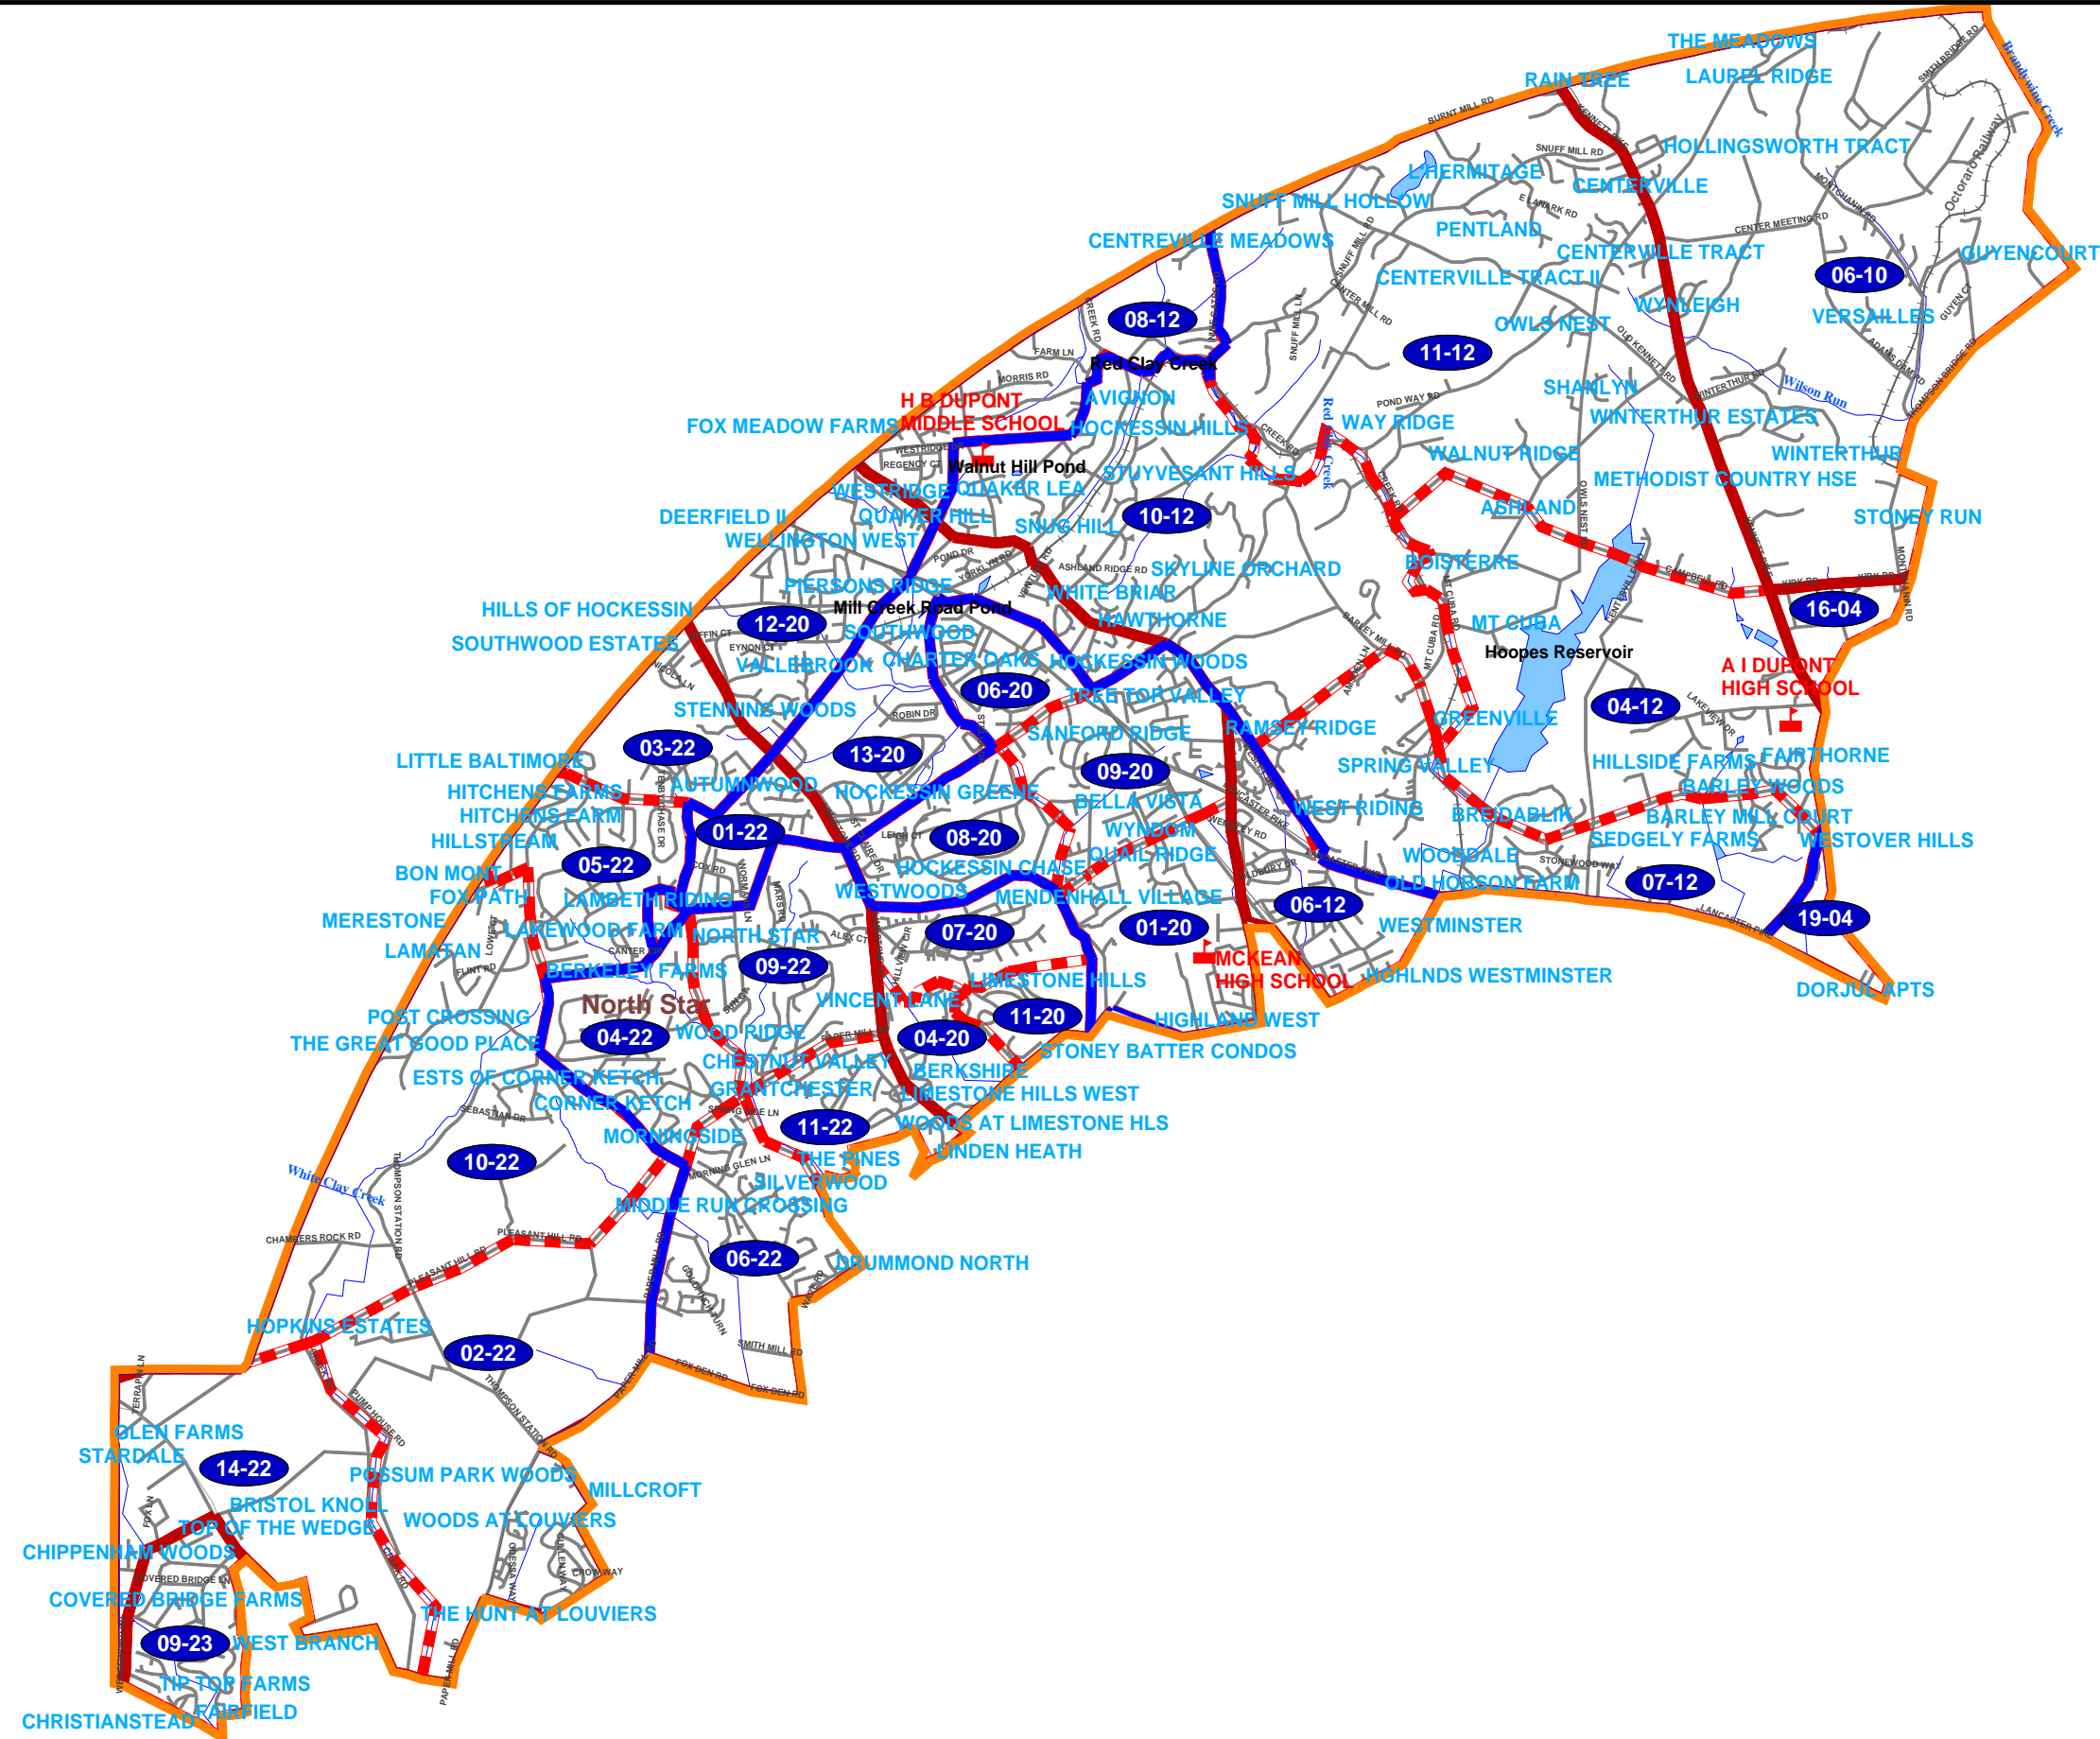

**NEW CASTLE COUNTY, DELAWARE**  
**NEW CASTLE COUNTY COUNCIL DISTRICT 03**  
 (This District boundary is effective following the November 2, 2004, General Election.)

**Map Layers**

- Water Area
- Railroad
- Streets
- Election Districts
- City of Wilmington
- NCC Council
- HOUSE
- SENATE
- Schools
- Roads**
- Interstate
- US Route
- State Route

0    .5    1    1.5  
 Miles

Approved by New Castle County Council  
 DATE: 10-28-2003