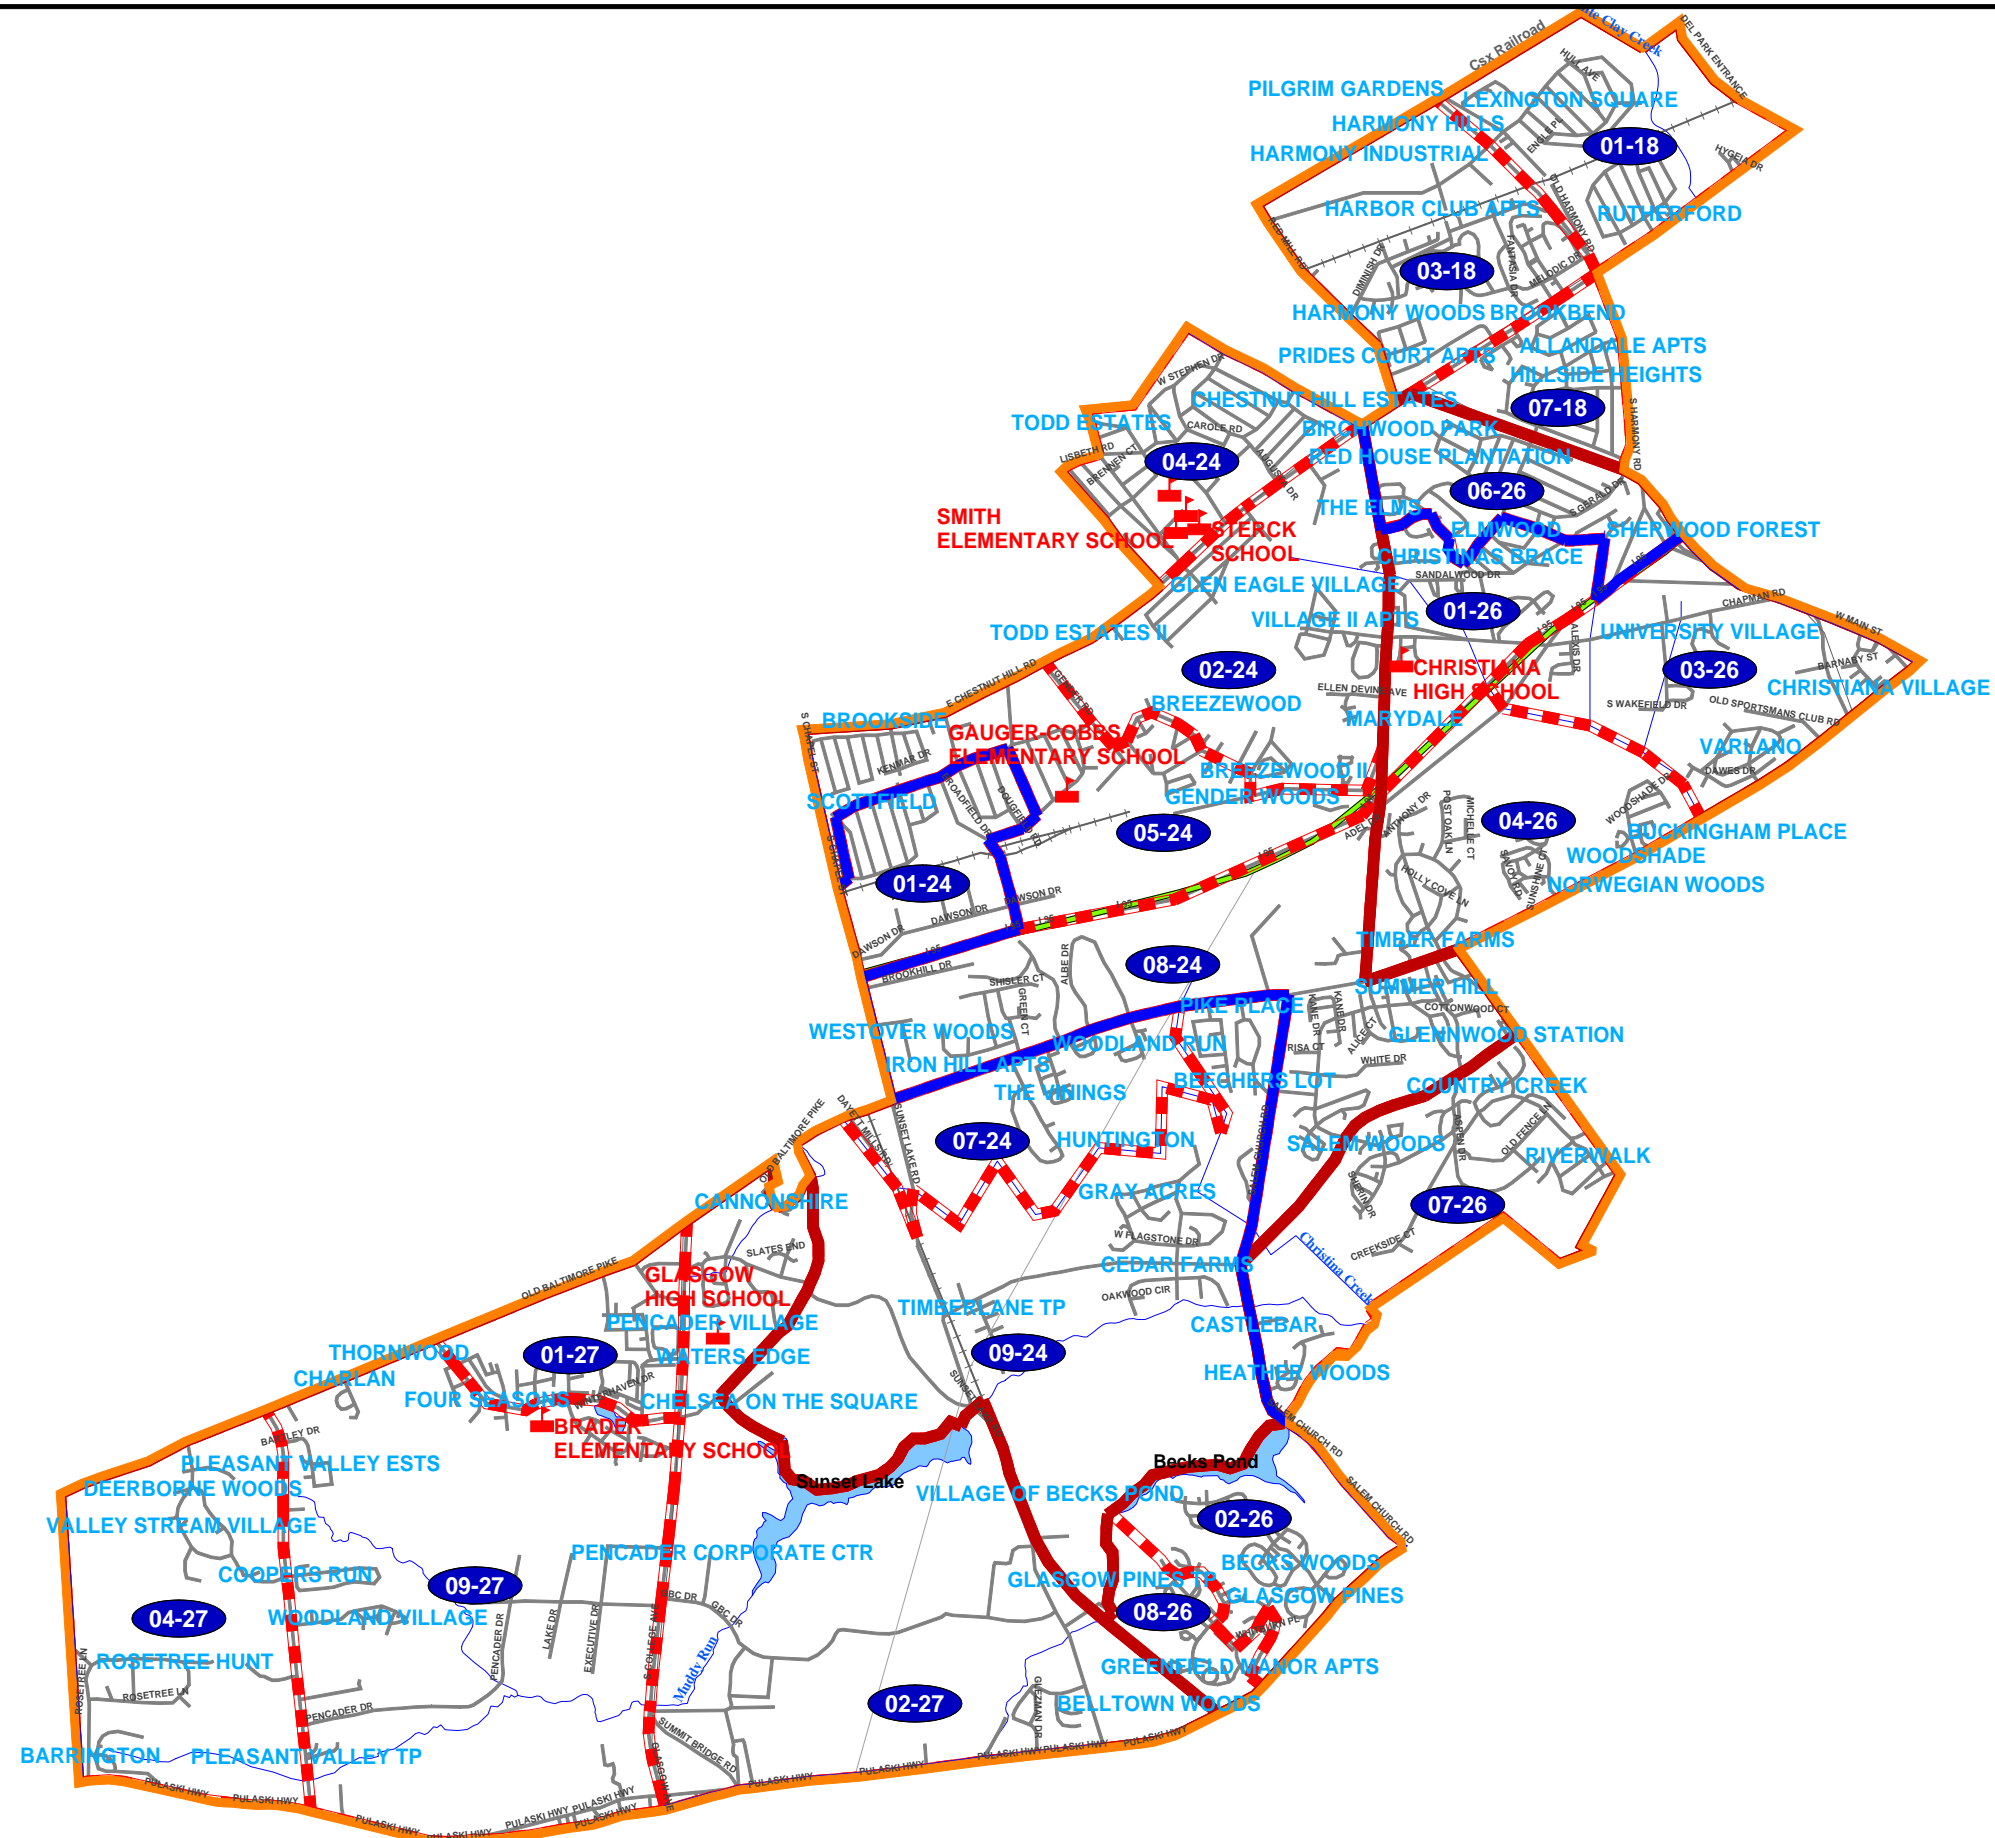

**NEW CASTLE COUNTY, DELAWARE**  
**NEW CASTLE COUNTY COUNCIL DISTRICT 11**  
 (This District boundary is effective following the November 2, 2004, General Election.)

**Map Layers**

- Water Area
- Railroad
- Streets
- Election Districts
- City of Wilmington
- NCC Council
- HOUSE
- SENATE
- Schools

**Roads**

- Interstate
- US Route
- State Route

0 .4 .8 1.2  
Miles